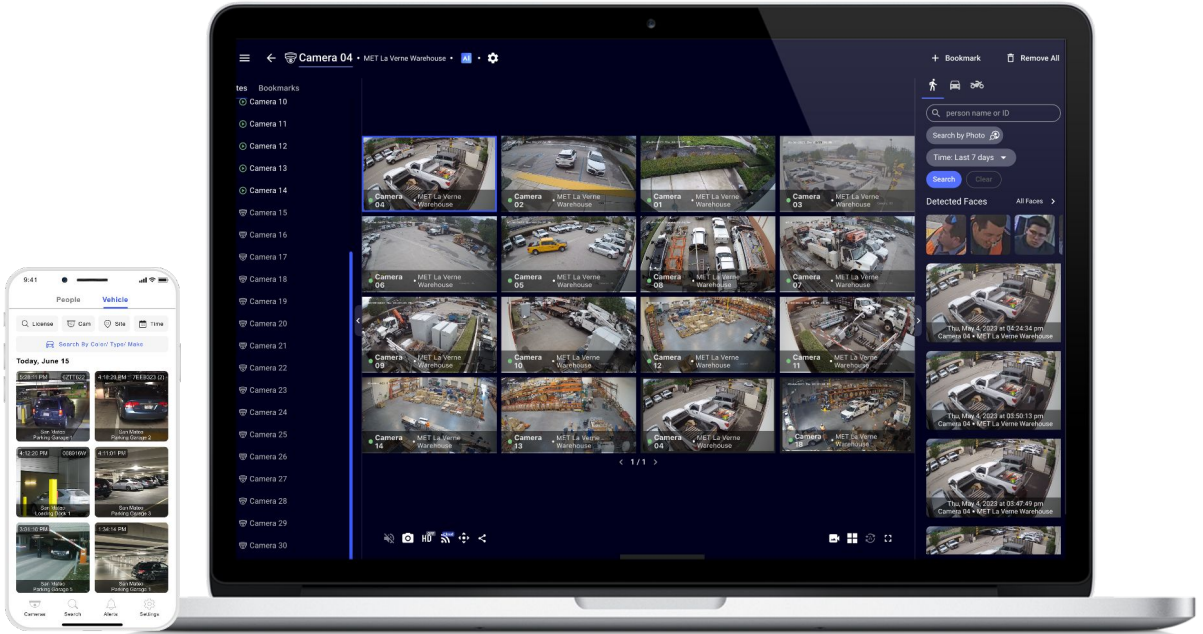

## KEY FEATURES for Turing Vision CORE AI

- ✓ **Receive Instant Smart Alerts for Intruders/Trespassers/Person of Interest/Vehicle of Interest via SMS/Email/Push Notifications**
- ✓ **Remote Live Stream Monitoring**
  - Remote Live Streaming up to 16 Cameras in HD
  - Bookmark and Auto-Cycle Play for Live Monitoring
- ✓ **Share Live Camera Streams With First Responders**
- ✓ **Find Events Fast with Smart Video Search and Archive/Share for Future Reference**
- ✓ **View Live Footage From any Desktop / Mobile Device**
- ✓ **Flexible Hybrid Storage Locally or on the Cloud**