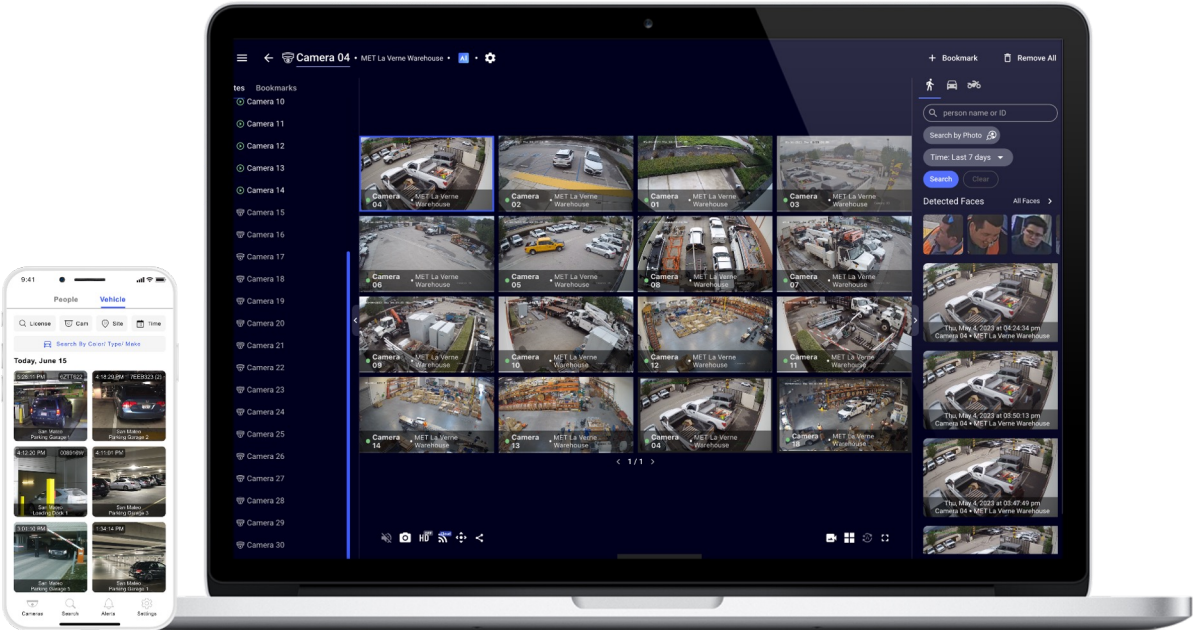

M8 x 80
(Not included in Product)

KEY FEATURES for Turing Vision Core AI

Receive Instant Smart Alerts for Intruders/Trespassers/Person of Interest/Vehicle of Interest via SMS/Email/Push Notifications

Remote Live Stream Monitoring

Remote Live Streaming up to 16 Cameras in HD

Bookmark and Auto-Cycle Play for Live Monitoring

Share Live Camera Streams With First Responders

Find Events Fast with Smart Video Search and Archive/Share for Future Reference