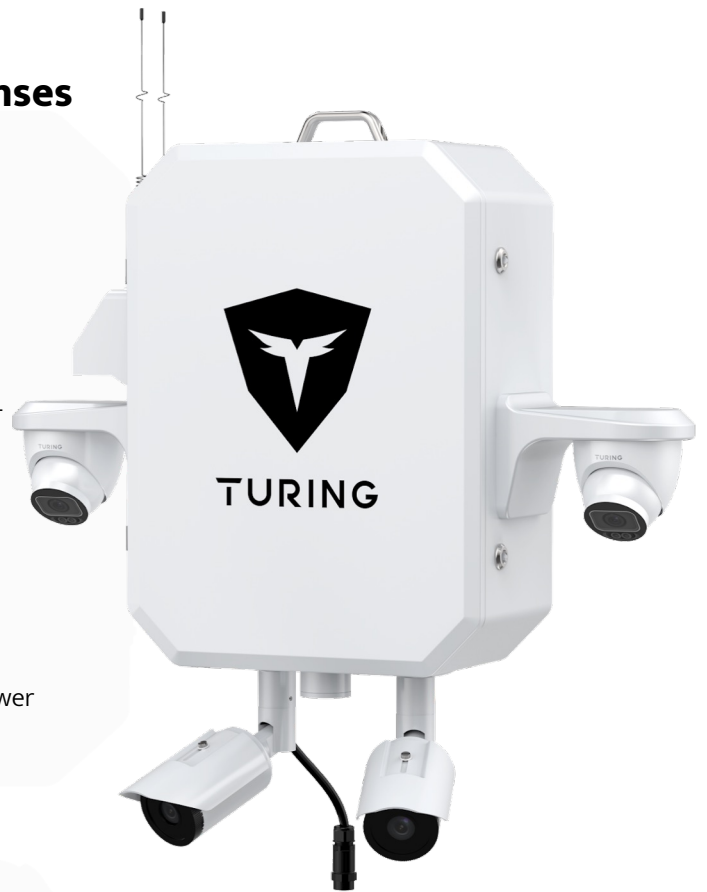

SKYSHIELD PREMIUM

All-In-One Outdoor Surveillance Solution

Deployment for Anywhere with Power

SS-KG1-PREM

SkyShield Premium w/ 3Y Licenses Includes:

- 1x enclosure system and accessory with built in thermostat heater and fan
- 1x 4CH NVR w/2TB HDD
- 4x camera combination based on SKU
- 1x 4G LTE Router, supports AT&T, Verizon, and T-Mobile
- 4 x 3Y Core AI licenses
- 3Y hardware warranty
- 3Y eligibility for potential hardware add-on upgrade (Speaker, Strobe Lights etc.)
- 3Y SkyShield add-on module license (remote power control etc.)

AVAILABLE SKUS

SKU NUMBER	CAMERA OPTION
SS-KG1-PREM-2B2T	2x 4MP Turret & 2x 4MP Bullet

SKYSHIELD LICENSE

SKU NUMBER	LICENSE OPTION
SS-1Y	1Y SkyShield license include Core AI for all cameras in SkyShield bundle, SkyShield add-on module license warranty (remote power control etc.)

CAMERA OPTIONS

FEATURE	Turret	Bullet
Image Sensor	1/3", 4.0megapixel, progressive scan, CMOS	
Lens	2.7 ~ 13.5mm, AF automatic focusing and motorized zoom lens	
Field of View (H;V;O)	H: 98.3~31.4°; V: 54.8~18.6°; D: 127.7~37.0°	
Minimum Illumination	Color: 0.002Lux (F1.2, AGC ON), 0 Lux with IR	
Video Compression	Ultra 265, H.265, H.264, MJPEG	
Resolution & Frame Rate	Mainstream: 2688*1520 @ 30 FPS Sub Stream: 1280*720 @ 30 FPS Third Stream: 720*576 @ 30 FPS	
Day / Night	IR-cut filter with auto switch (ICR)	
IR Range	Up to 40m (131ft) IR range	
Wide Dynamic Range	120 dB	